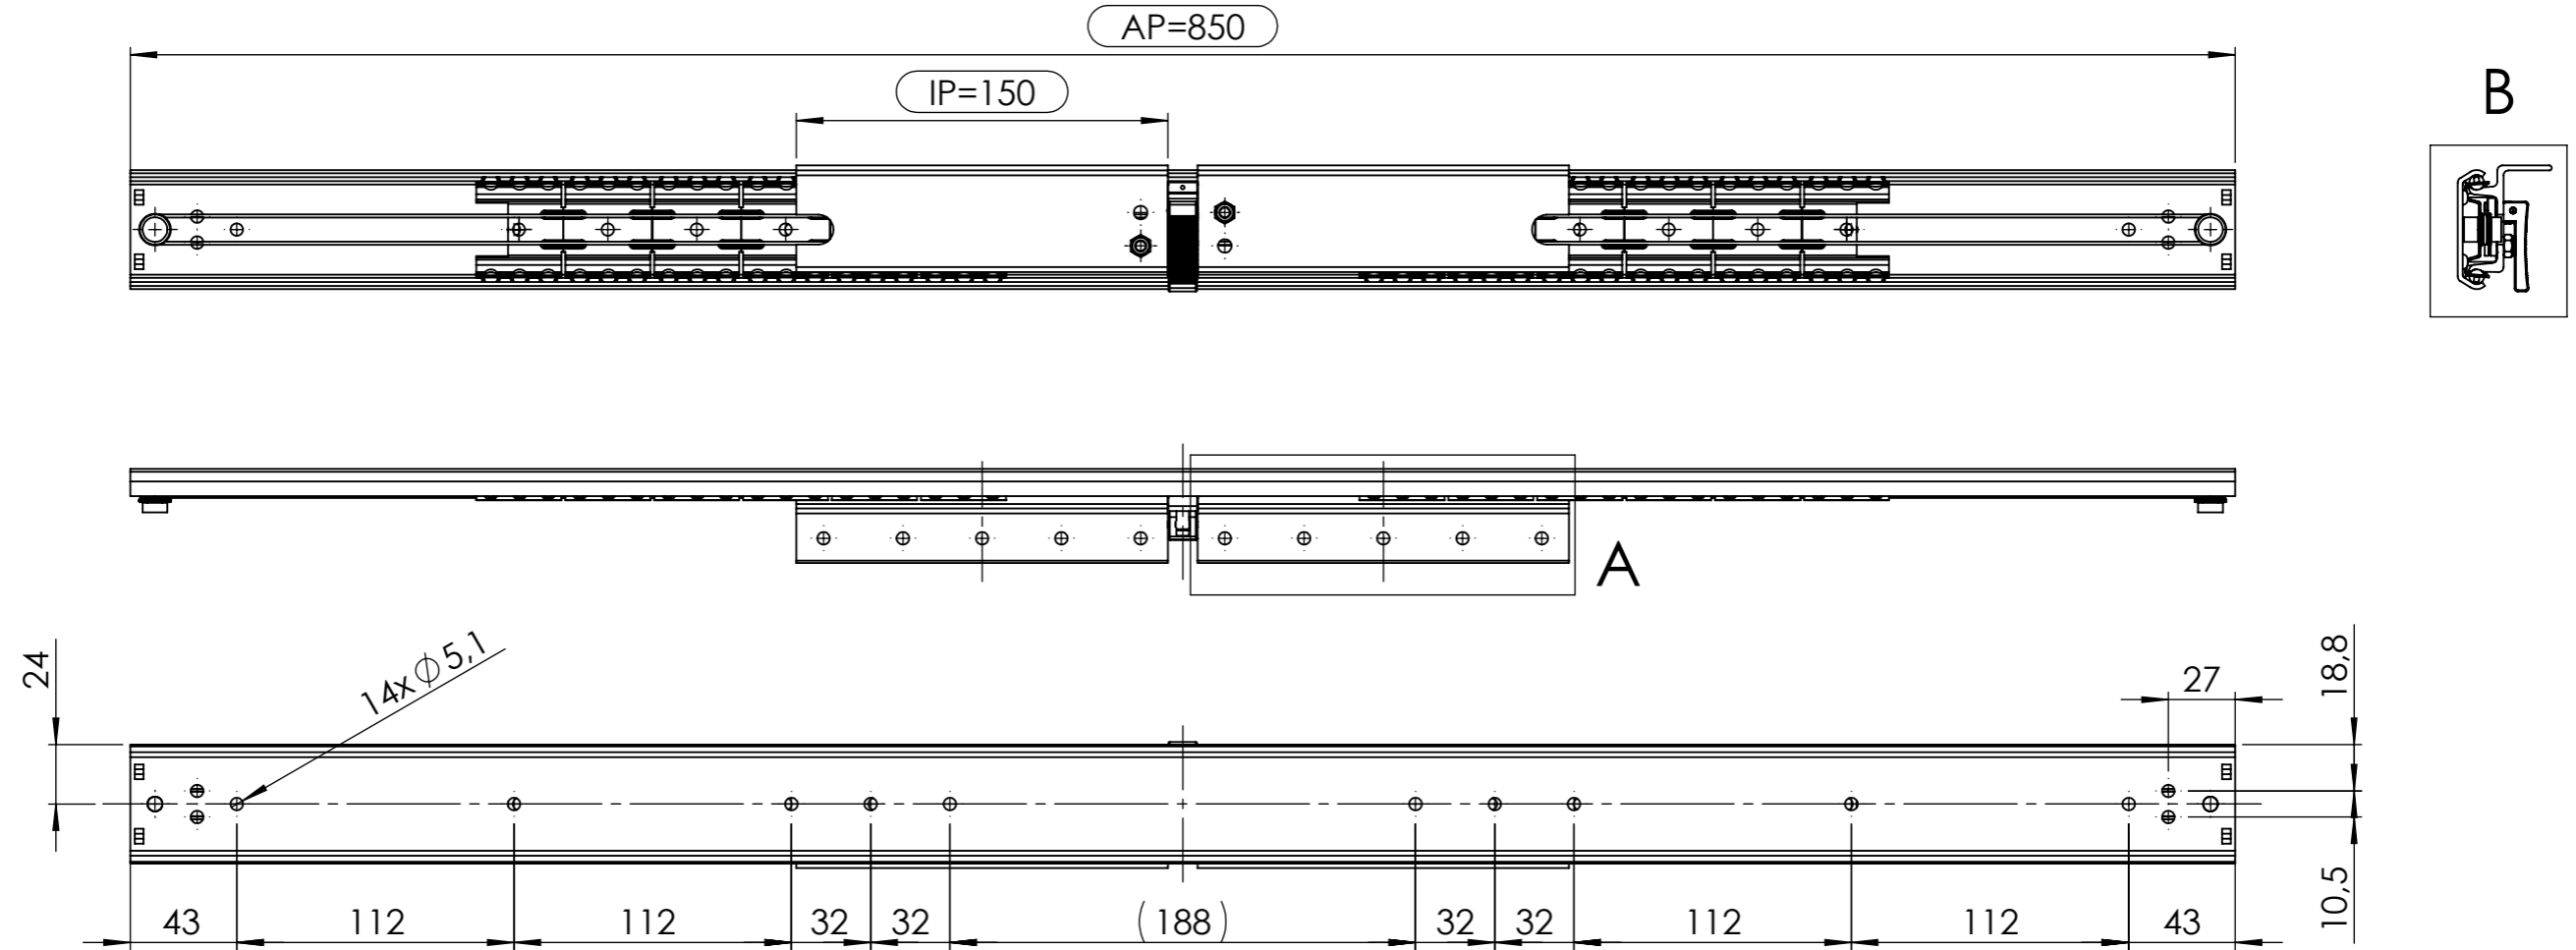

All property rights and rights to exploitation of copyright for this drawing data remain ours; they may not be made available to third parties without our consent.

opening : ca. 538 mm

Index	Change			Date	Name
 DIN ISO 128-30	Description: BA-SB/850.4/150.A4/KK6				
	Surface: diverse		Material: diverse		Weight: 1.22 kg
 PÖTTKER Transforming furniture	Name	Date	Company		
	Signed	G. Guzy	16.11.2021	HRANIPEX	
	Tested		Second Company:		
General tolerance: DIN ISO 2768 - m		Item No:	47085907	Scale 1:3	Page 1/3
					A3

All property rights and rights to exploitation of copyright for this drawing data remain ours; they may not be made available to third parties without our consent.

CLOSE

OPEN

 DIN ISO 128-30	Description: BA-SB/850.4/150.A4/KK6				
	Surface: diverse		Material: diverse		Weight: 1.22 kg
 PÖTTKER Transforming furniture	Name	Date	Company		
	Signed	G. Guzy	16.11.2021	HRANIPEX	
	Tested				Second Company:
General tolerance: DIN ISO 2768 - m		Item No: 47085907	Scale 1:2	Page 2/3	A3