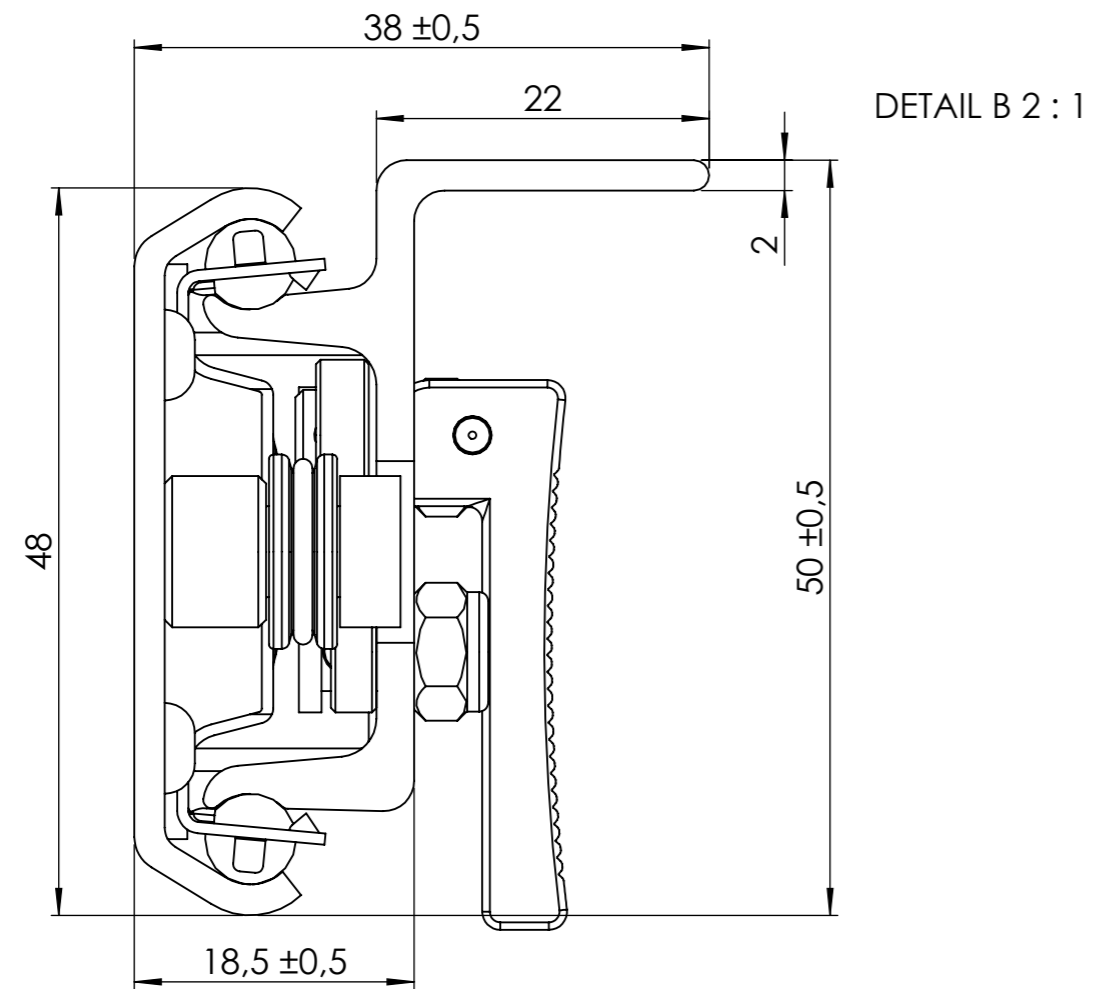

All property rights and rights to exploitation of copyright for this drawing data remain ours; they may not be made available to third parties without our consent.

opening : ca. 538 mm

Index	Change			Date	Name
 DIN ISO 128-30	Description: BA-SB/850.4/150.A4/KK6				
	Surface: diverse		Material: diverse		Weight: 1.22 kg
 PÖTTKER Transforming furniture	Name	Date	Company		
	Signed	G. Guzy	16.11.2021	HRANIPEX	
	Tested		Second Company:		
General tolerance: DIN ISO 2768 - m		Item No:	47085907	Scale 1:3	Page 1/3
					A3

All property rights and rights to exploitation of copyright for this drawing data remain ours; they may not be made available to third parties without our consent.

CLOSE

OPEN

 DIN ISO 128-30	Description: BA-SB/850.4/150.A4/KK6				
	Surface: diverse		Material: diverse		Weight: 1.22 kg
 PÖTTKER Transforming furniture	Name	Date	Company		
	Signed	G. Guzy	16.11.2021	HRANIPEX	
	Tested				Second Company:
General tolerance: DIN ISO 2768 - m		Item No: 47085907	Scale 1:2	Page 2/3	A3