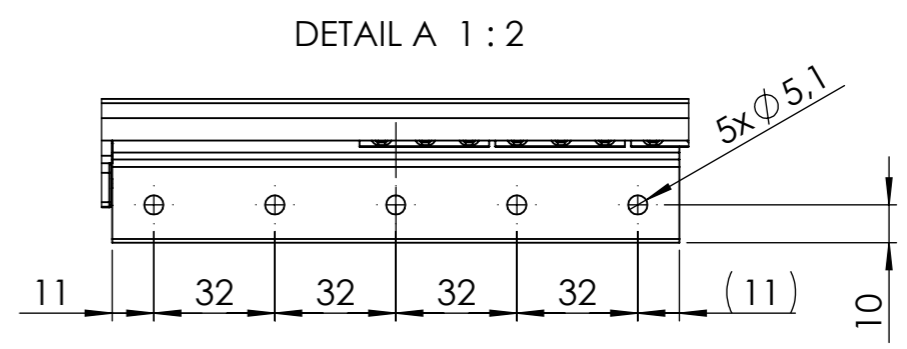

All property rights and rights to exploitation of copyright for this drawing data remain ours; they may not be made available to third parties without our consent.

opening : ca. 538 mm

Index	Change			Date	Name
 DIN ISO 128-30	Description: BA-SB/850.4/150.A4/KK6				
	Surface: diverse		Material: diverse		Weight: 1.22 kg
 PÖTTKER Transforming furniture	Name	Date	Company		
	Signed	G. Guzy	16.11.2021	HRANIPEX	
	Tested		Second Company:		
General tolerance: DIN ISO 2768 - m		Item No:	47085907	Scale 1:3	Page 1/3
					A3

All property rights and rights to exploitation of copyright for this drawing data remain ours; they may not be made available to third parties without our consent.

CLOSE

OPEN

 DIN ISO 128-30	Description: BA-SB/850.4/150.A4/KK6				
	Surface: diverse		Material: diverse		Weight: 1.22 kg
 PÖTTKER Transforming furniture	Name	Date	Company		
	Signed	G. Guzy	16.11.2021	HRANIPEX	
	Tested				Second Company:
General tolerance: DIN ISO 2768 - m		Item No: 47085907	Scale 1:2	Page 2/3	A3