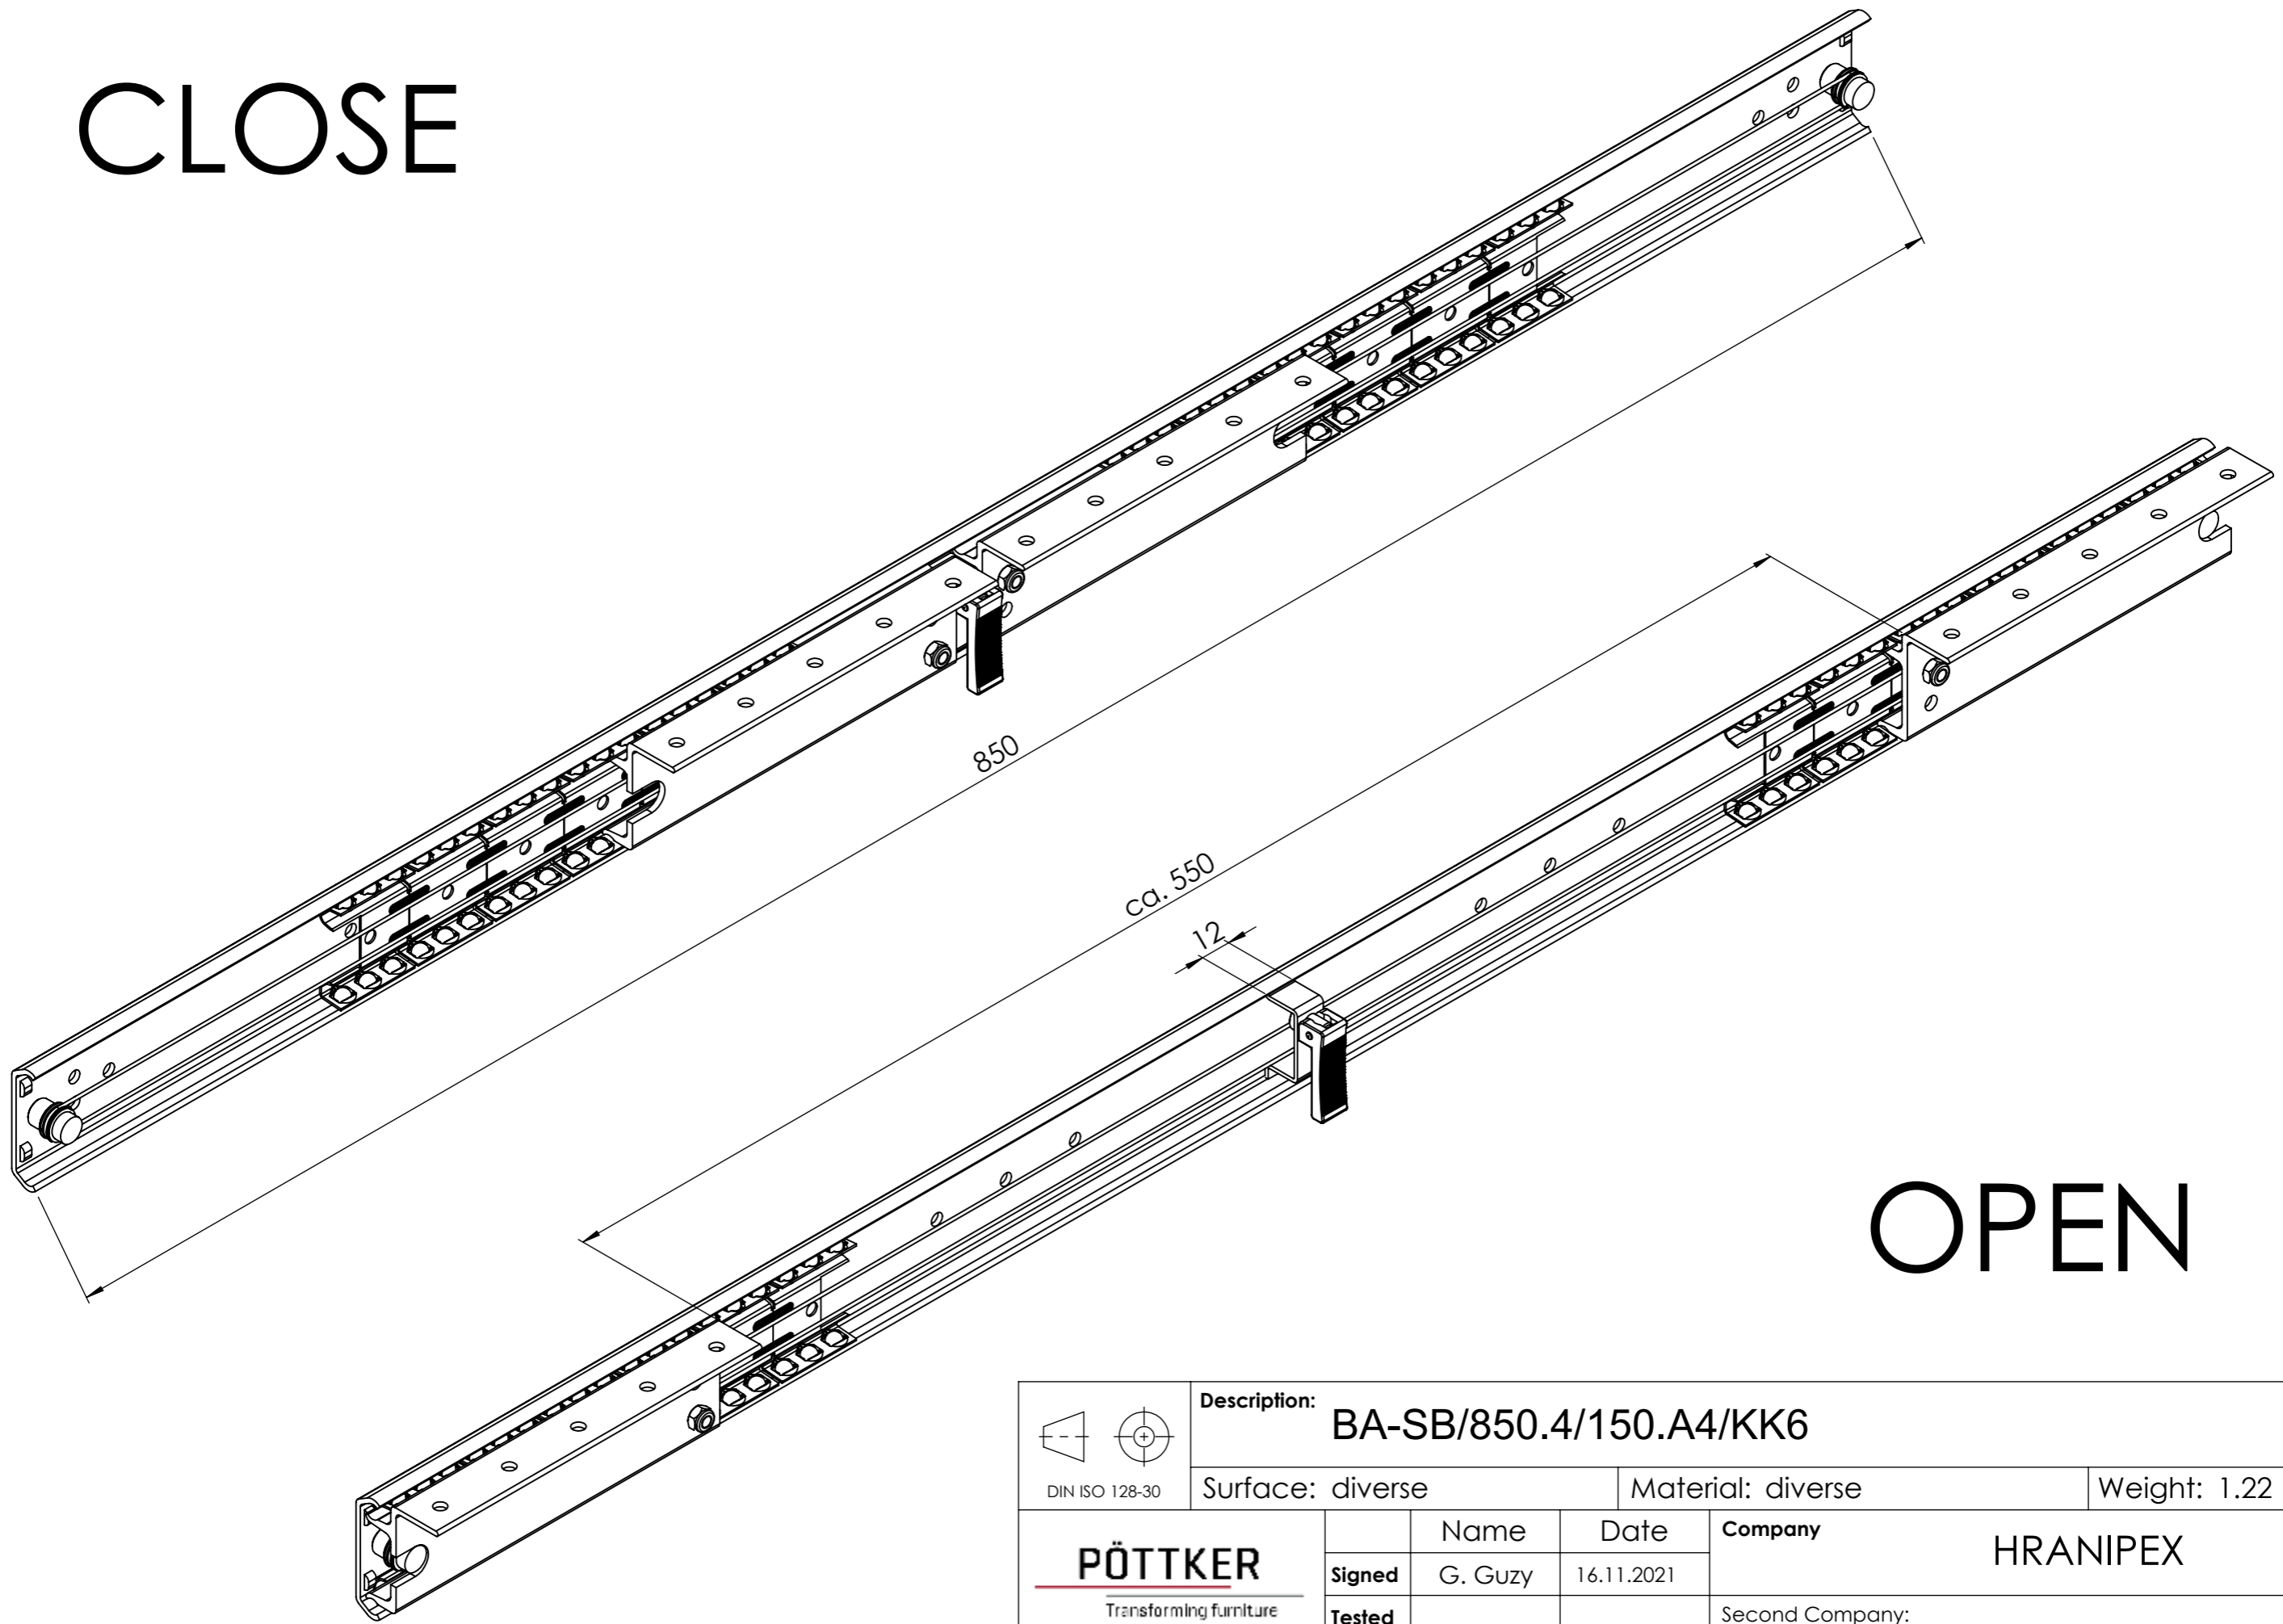

All property rights and rights to exploitation of copyright for this drawing data remain ours; they may not be made available to third parties without our consent.

opening : ca. 538 mm

Index	Change			Date	Name
 DIN ISO 128-30	Description: BA-SB/850.4/150.A4/KK6				
	Surface: diverse		Material: diverse		Weight: 1.22 kg
 PÖTTKER Transforming furniture	Name	Date	Company		
	Signed	G. Guzy	16.11.2021	HRANIPEX	
	Tested		Second Company:		
General tolerance: DIN ISO 2768 - m		Item No:	47085907	Scale 1:3	Page 1/3
					A3

All property rights and rights to exploitation of copyright for this drawing data remain ours; they may not be made available to third parties without our consent.

CLOSE

OPEN

 DIN ISO 128-30	Description: BA-SB/850.4/150.A4/KK6				
	Surface: diverse		Material: diverse		Weight: 1.22 kg
 PÖTTKER Transforming furniture	Name	Date	Company		
	Signed	G. Guzy	16.11.2021	HRANIPEX	
	Tested				Second Company:
General tolerance: DIN ISO 2768 - m		Item No: 47085907	Scale 1:2	Page 2/3	A3