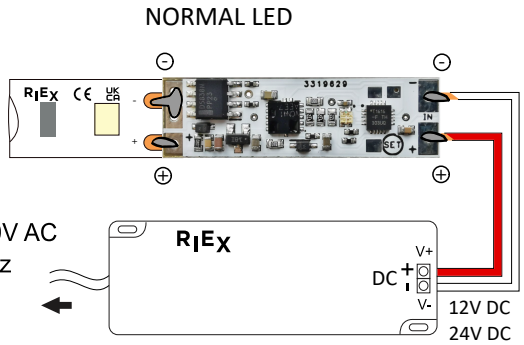

# RiEx

		max 6A	IP20

**SET DIMMING - NORMAL/CCT LED  
PRIMARY: SINGLE COLOUR LED**

- ① SET min 5 s → CONTROL LED
- ② SET min 5 s → CONTROL LED RED
- ③ SET max 0,5 s → CONTROL LED

RED-NORMAL LED  
CHANGE  
 YELLOW-CCT LED
- ④ SET min 5 s → CONTROL LED

confirm

① NORMAL LED  
CCT LED

**SWITCHING ON/OFF**

**DIMMING**

② CCT LED

**CHANGING COLOUR**