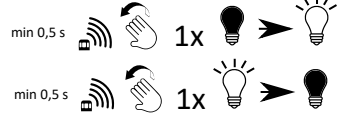

SWITCHING ON/OFF