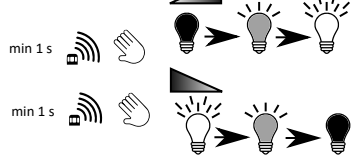

confirm

① NORMAL LED  
CCT LED

**SWITCHING ON/OFF**

**DIMMING**

② CCT LED

**CHANGING COLOUR**