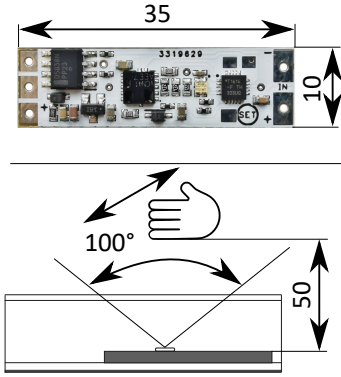

# RiEx

		max 6A	IP20

**SET DIMMING - NORMAL/CCT LED  
PRIMARY: SINGLE COLOUR LED**

- ① SET min 5 s → CONTROL LED
- ② SET min 5 s → CONTROL LED RED
- ③ SET max 0,5 s → CONTROL LED

RED-NORMAL LED  
CHANGE  
 YELLOW-CCT LED
- ④ SET min 5 s → CONTROL LED

confirm

① NORMAL LED  
CCT LED

**SWITCHING ON/OFF**

**DIMMING**

② CCT LED

**CHANGING COLOUR**