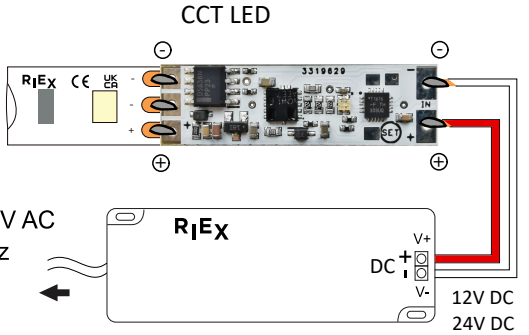

# RiEx

		max 6A	IP20

**SET DIMMING - NORMAL/CCT LED  
PRIMARY: SINGLE COLOUR LED**

- ① SET min 5 s → CONTROL LED
- ② SET min 5 s → CONTROL LED RED
- ③ SET max 0,5 s → CONTROL LED

RED-NORMAL LED  
CHANGE  
 YELLOW-CCT LED
- ④ SET min 5 s → CONTROL LED

confirm

① NORMAL LED  
CCT LED

**SWITCHING ON/OFF**

**DIMMING**

② CCT LED

**CHANGING COLOUR**