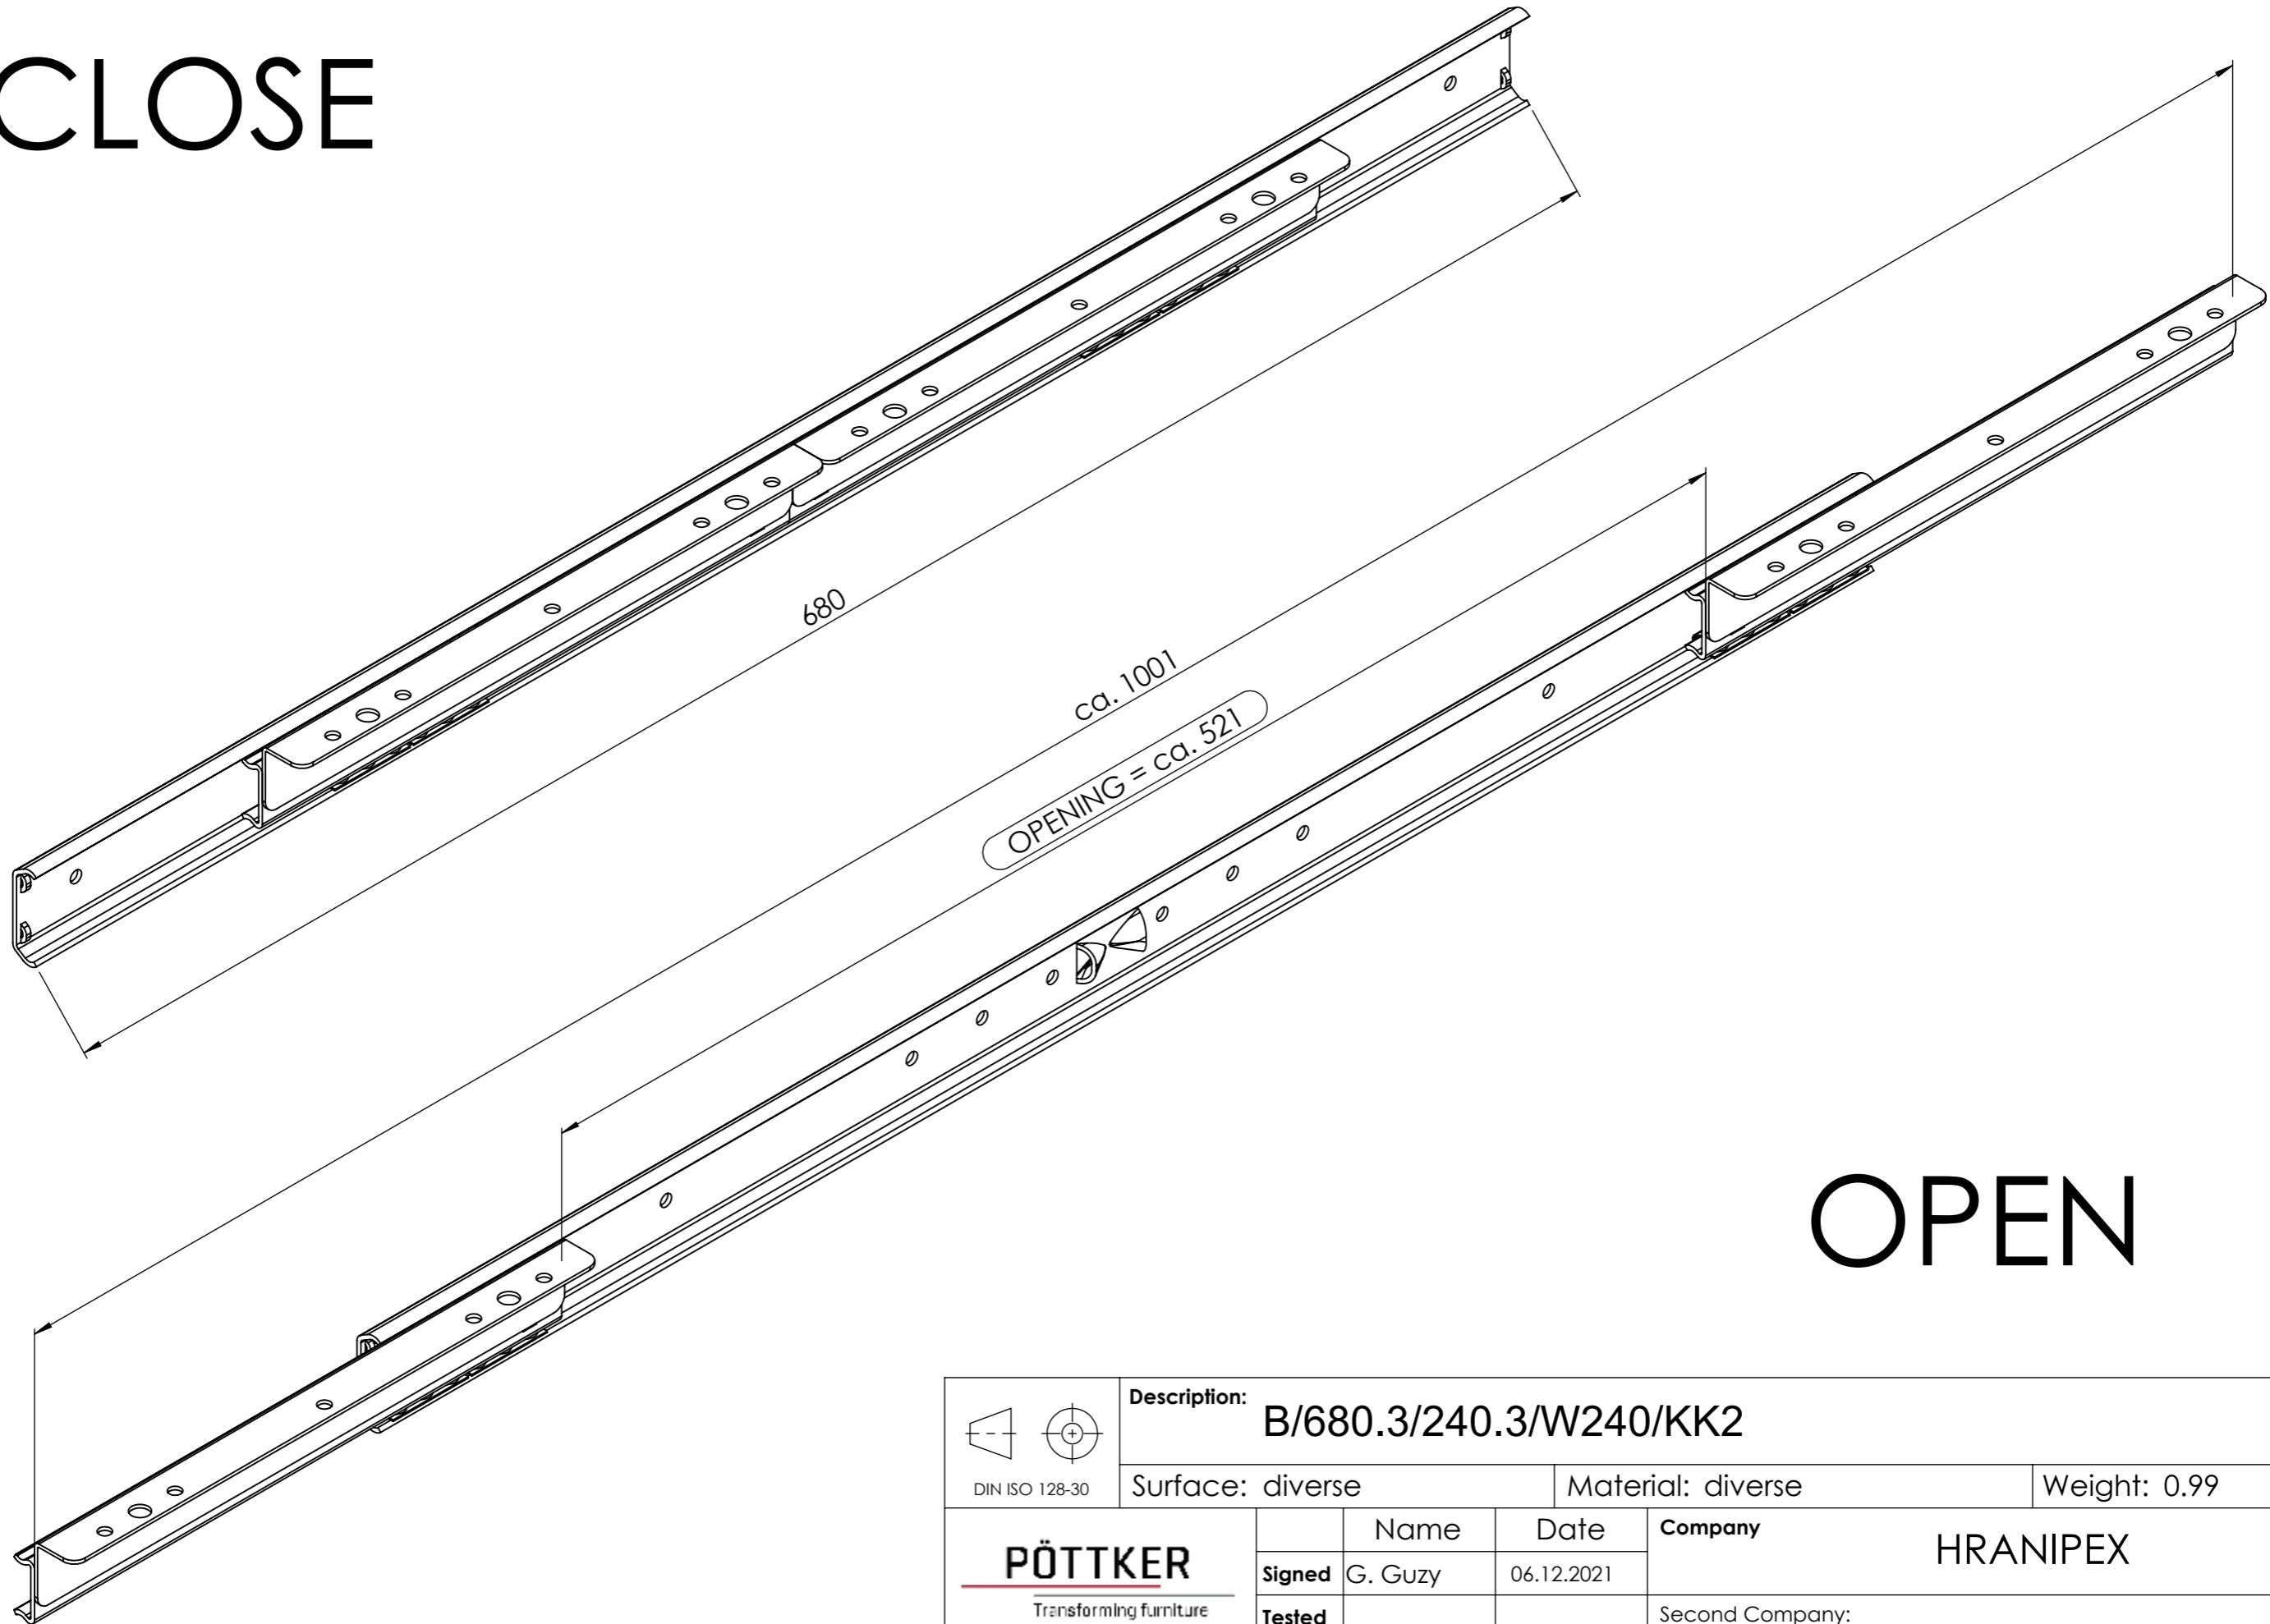

All property rights and rights to exploitation of copyright for this drawing data remain ours; they may not be made available to third parties without our consent.

Index	Change			Date	Name
 DIN ISO 128-30	Description: B/680.3/240.3/W240/KK2				
	Surface: diverse		Material: diverse		Weight: 0.99 kg
 PÖTTKER Transforming furniture	Name	Date	Company		
	Signed	G. Guzy	06.12.2021	HRANIPEX	
	Tested		Second Company:		
General tolerance: DIN ISO 2768 - m		Item No:	37068901	Scale 1:2	Page 1/3

All property rights and rights to exploitation of copyright for this drawing data remain ours; they may not be made available to third parties without our consent.

CLOSE

OPEN

 DIN ISO 128-30	Description: B/680.3/240.3/W240/KK2					
	Surface: diverse		Material: diverse		Weight: 0.99 kg	
PÖTTKER Transforming furniture	Name	Date	Company			
	Signed G. Guzy	06.12.2021	HRANIPEX			
	Tested	Second Company:	Second Company:			
General tolerance: DIN ISO 2768 - m		Item No:	37068901	Scale 1:2	Page 2/3	A3