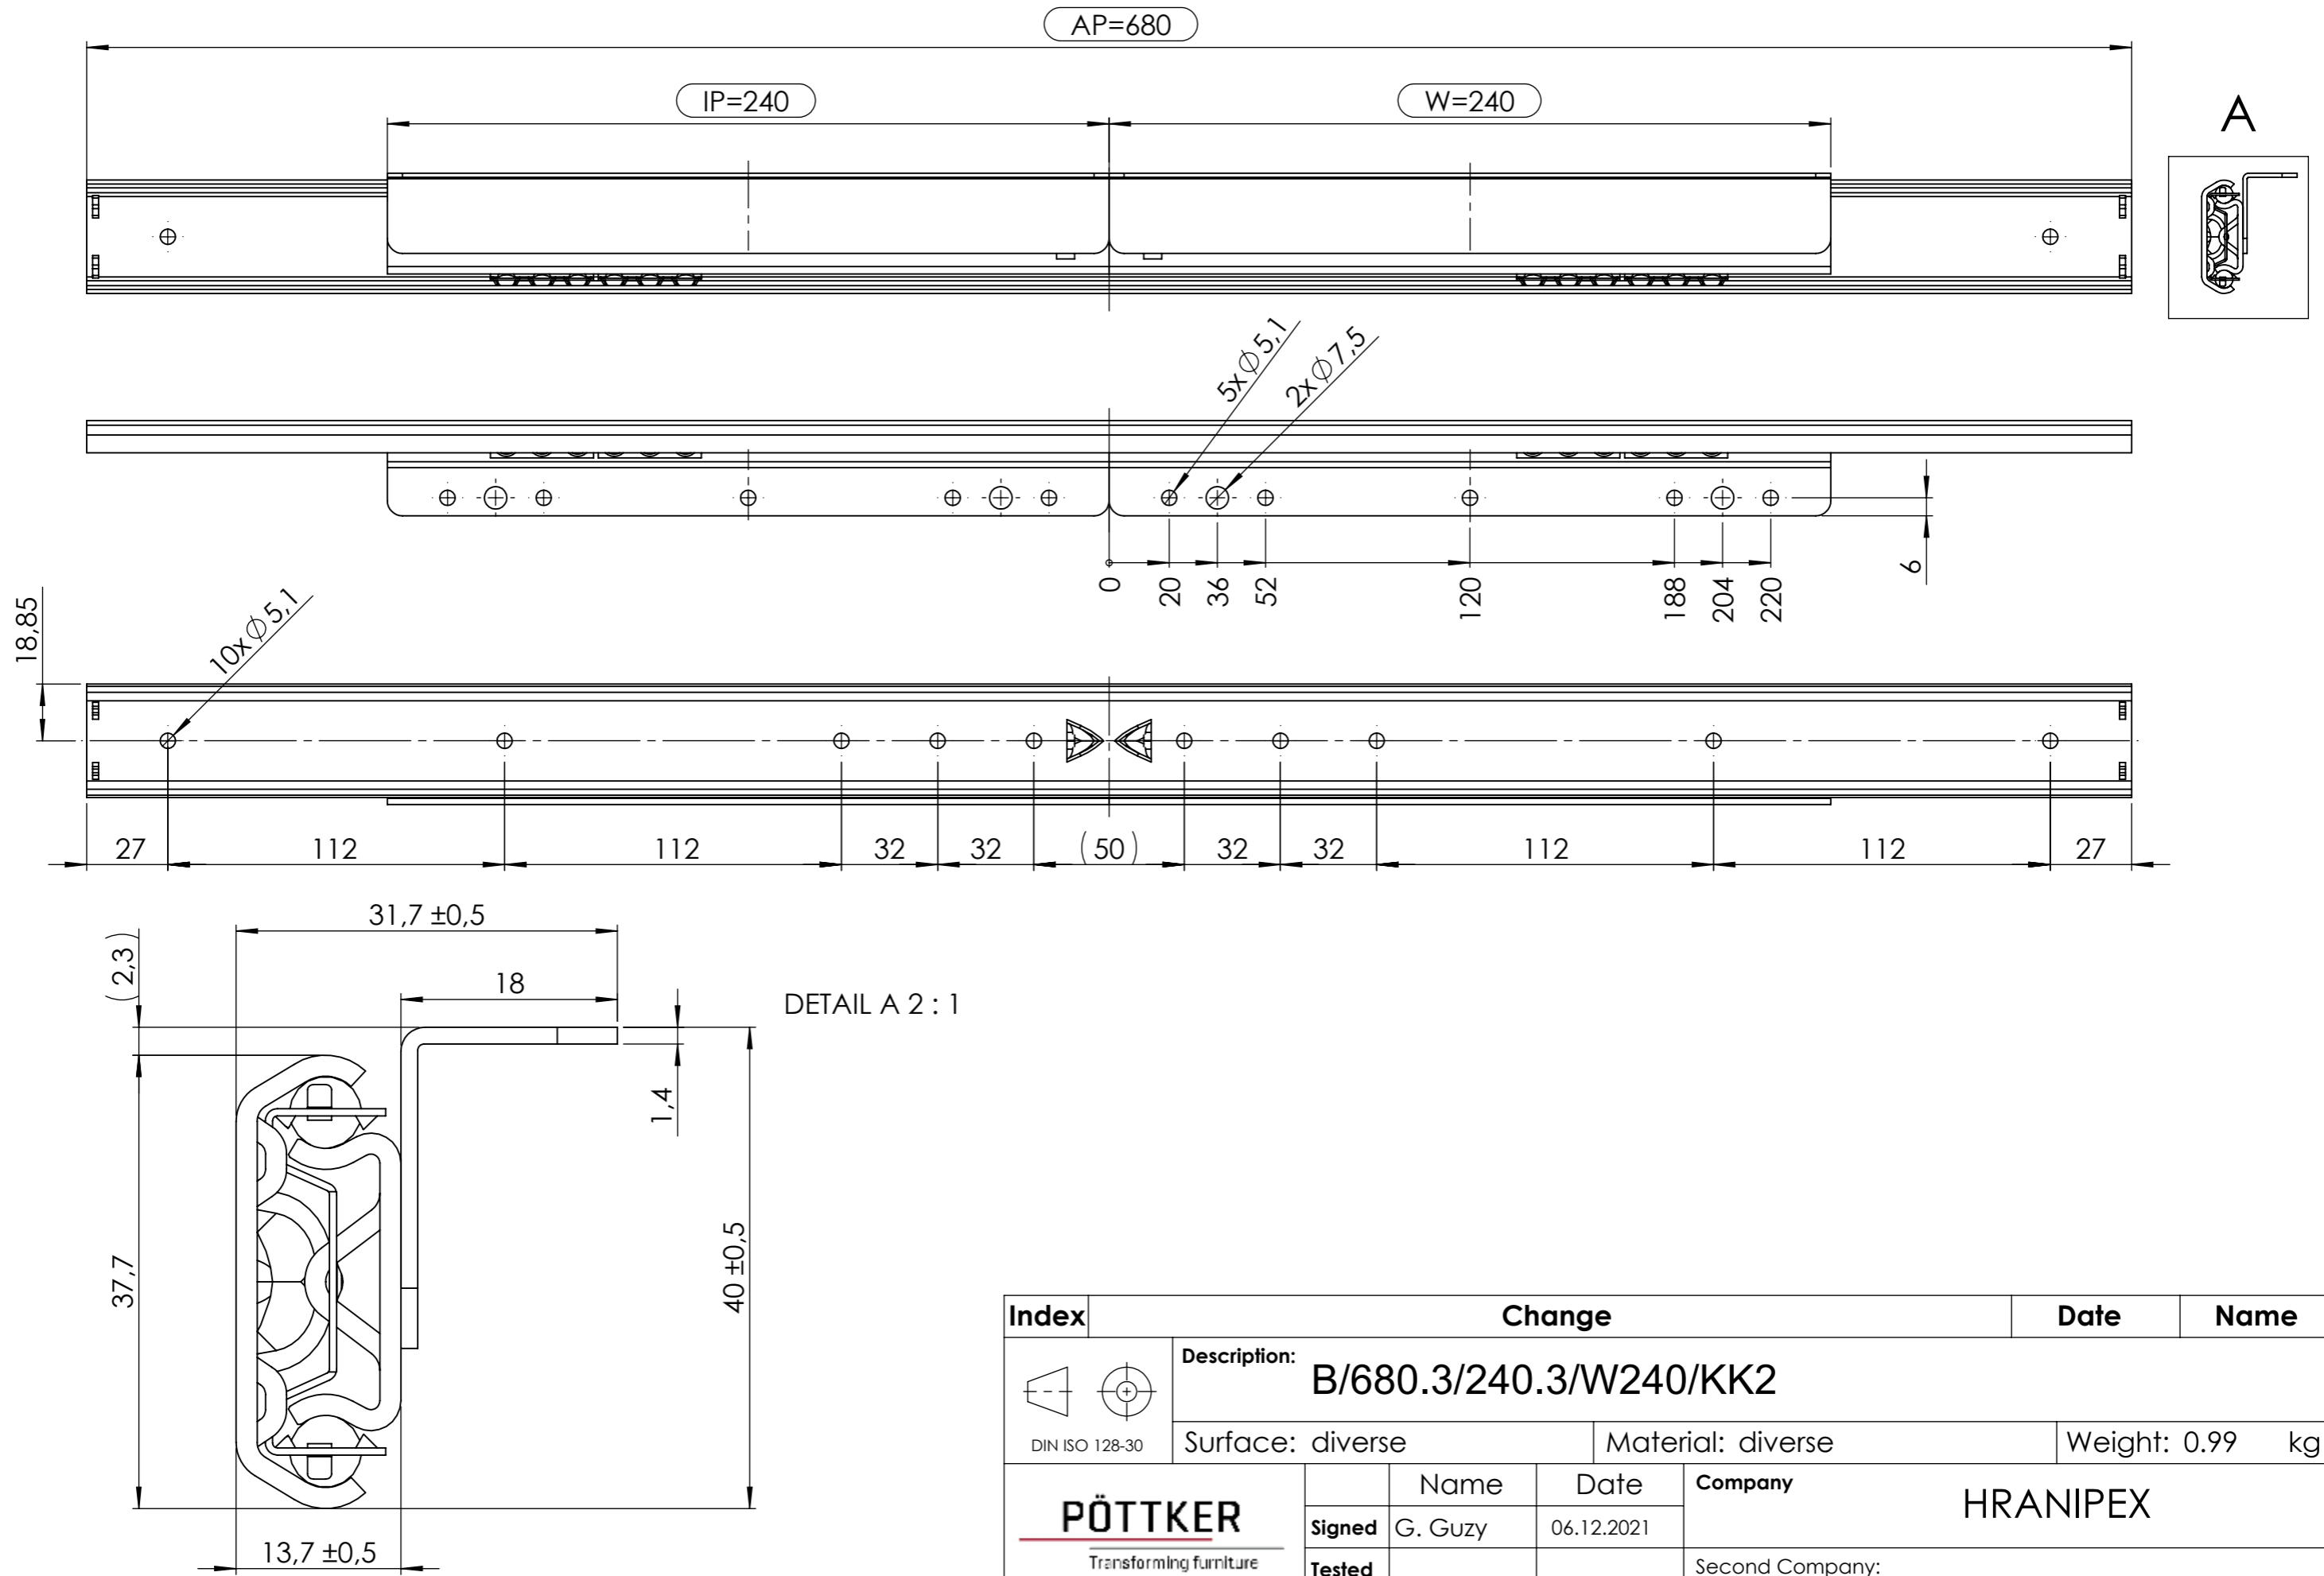

All property rights and rights to exploitation of copyright for this drawing data remain ours; they may not be made available to third parties without our consent.

Index	Change			Date	Name
 DIN ISO 128-30	Description: B/680.3/240.3/W240/KK2				
	Surface: diverse		Material: diverse		Weight: 0.99 kg
 PÖTTKER Transforming furniture	Name	Date	Company		
	Signed	G. Guzy	06.12.2021	HRANIPEX	
	Tested		Second Company:		
General tolerance: DIN ISO 2768 - m		Item No:	37068901	Scale 1:2	Page 1/3

All property rights and rights to exploitation of copyright for this drawing data remain ours; they may not be made available to third parties without our consent.

CLOSE

OPEN

 DIN ISO 128-30	Description: B/680.3/240.3/W240/KK2					
	Surface: diverse		Material: diverse		Weight: 0.99 kg	
PÖTTKER Transforming furniture	Name	Date	Company			
	Signed G. Guzy	06.12.2021	HRANIPEX			
	Tested	Second Company:	Second Company:			
General tolerance: DIN ISO 2768 - m		Item No:	37068901	Scale 1:2	Page 2/3	A3